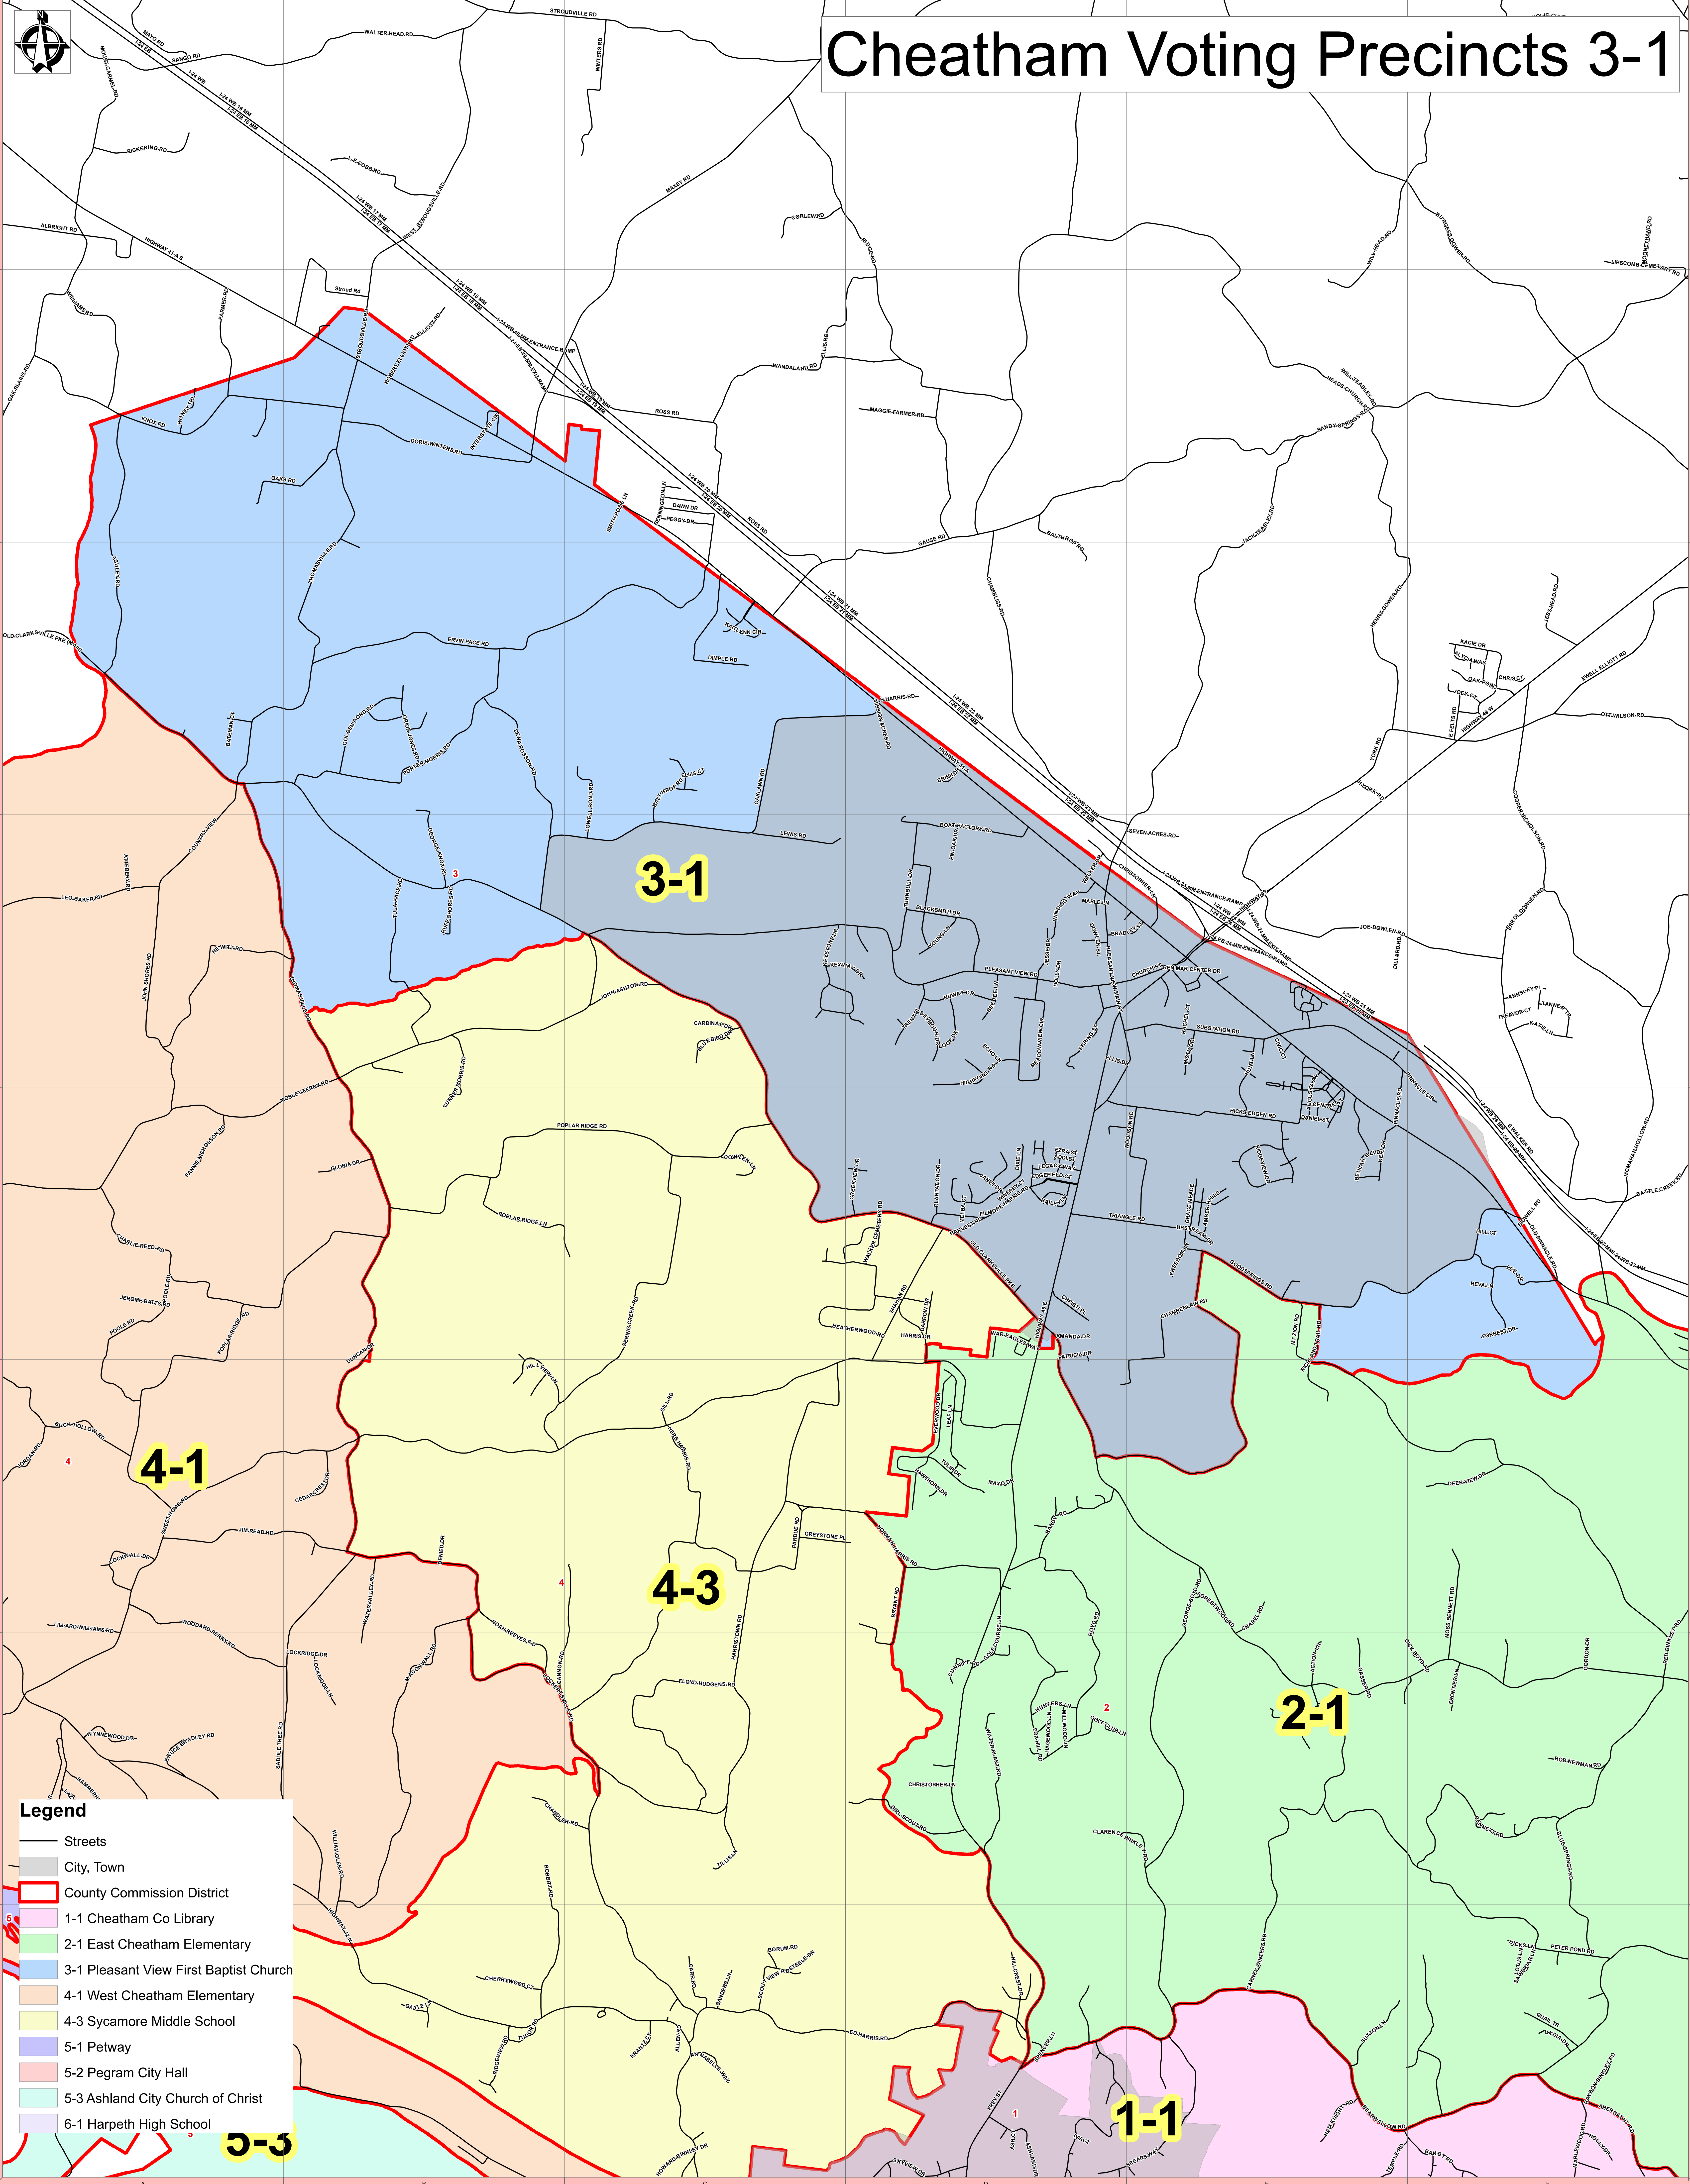

# Cheatham Voting Precincts 3-1

- Legend**
- Streets
  - City, Town
  - County Commission District
  - 1-1 Cheatham Co Library
  - 2-1 East Cheatham Elementary
  - 3-1 Pleasant View First Baptist Church
  - 4-1 West Cheatham Elementary
  - 4-3 Sycamore Middle School
  - 5-1 Petway
  - 5-2 Pegram City Hall
  - 5-3 Ashland City Church of Christ
  - 6-1 Harpeth High School

Date: 9/26/2023

This map is a graphical representation for visual purposes only. The boundaries are by no means indicative of legal surveyed boundaries and should not be used as such.