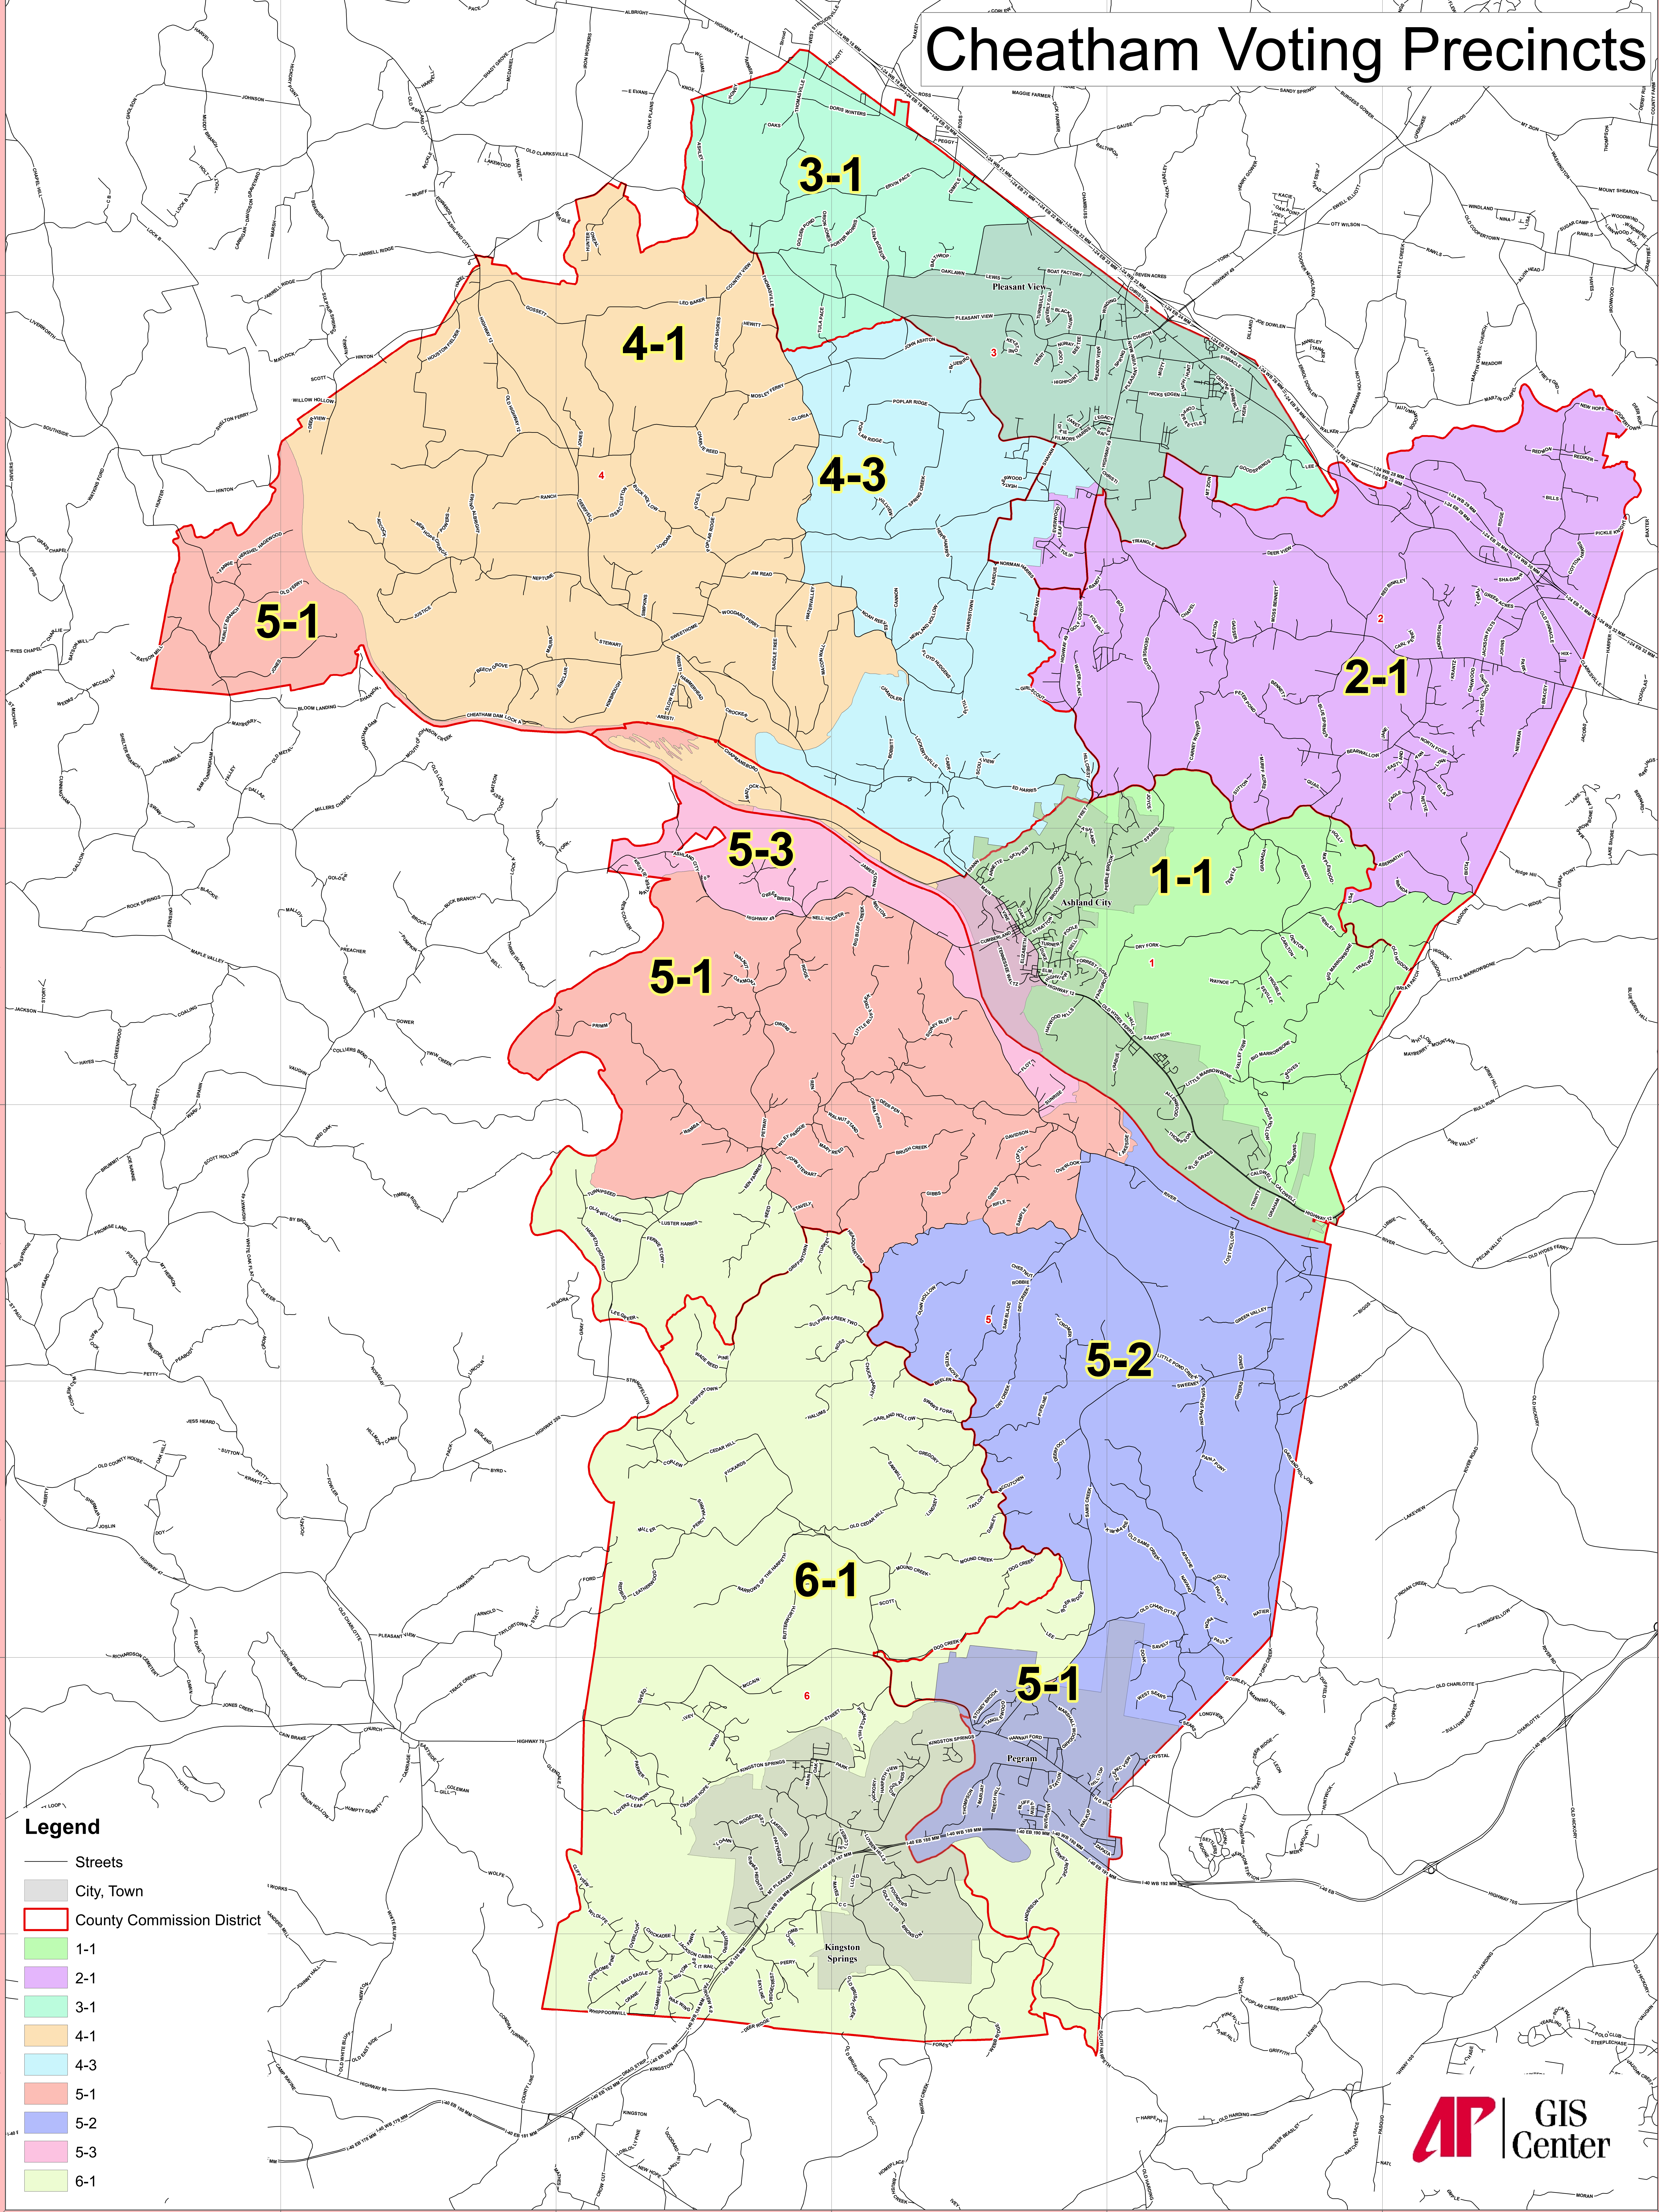

Cheatham Voting Precincts

Legend

- Streets
- City, Town
- County Commission District
- 1-1
- 2-1
- 3-1
- 4-1
- 4-3
- 5-1
- 5-2
- 5-3
- 6-1