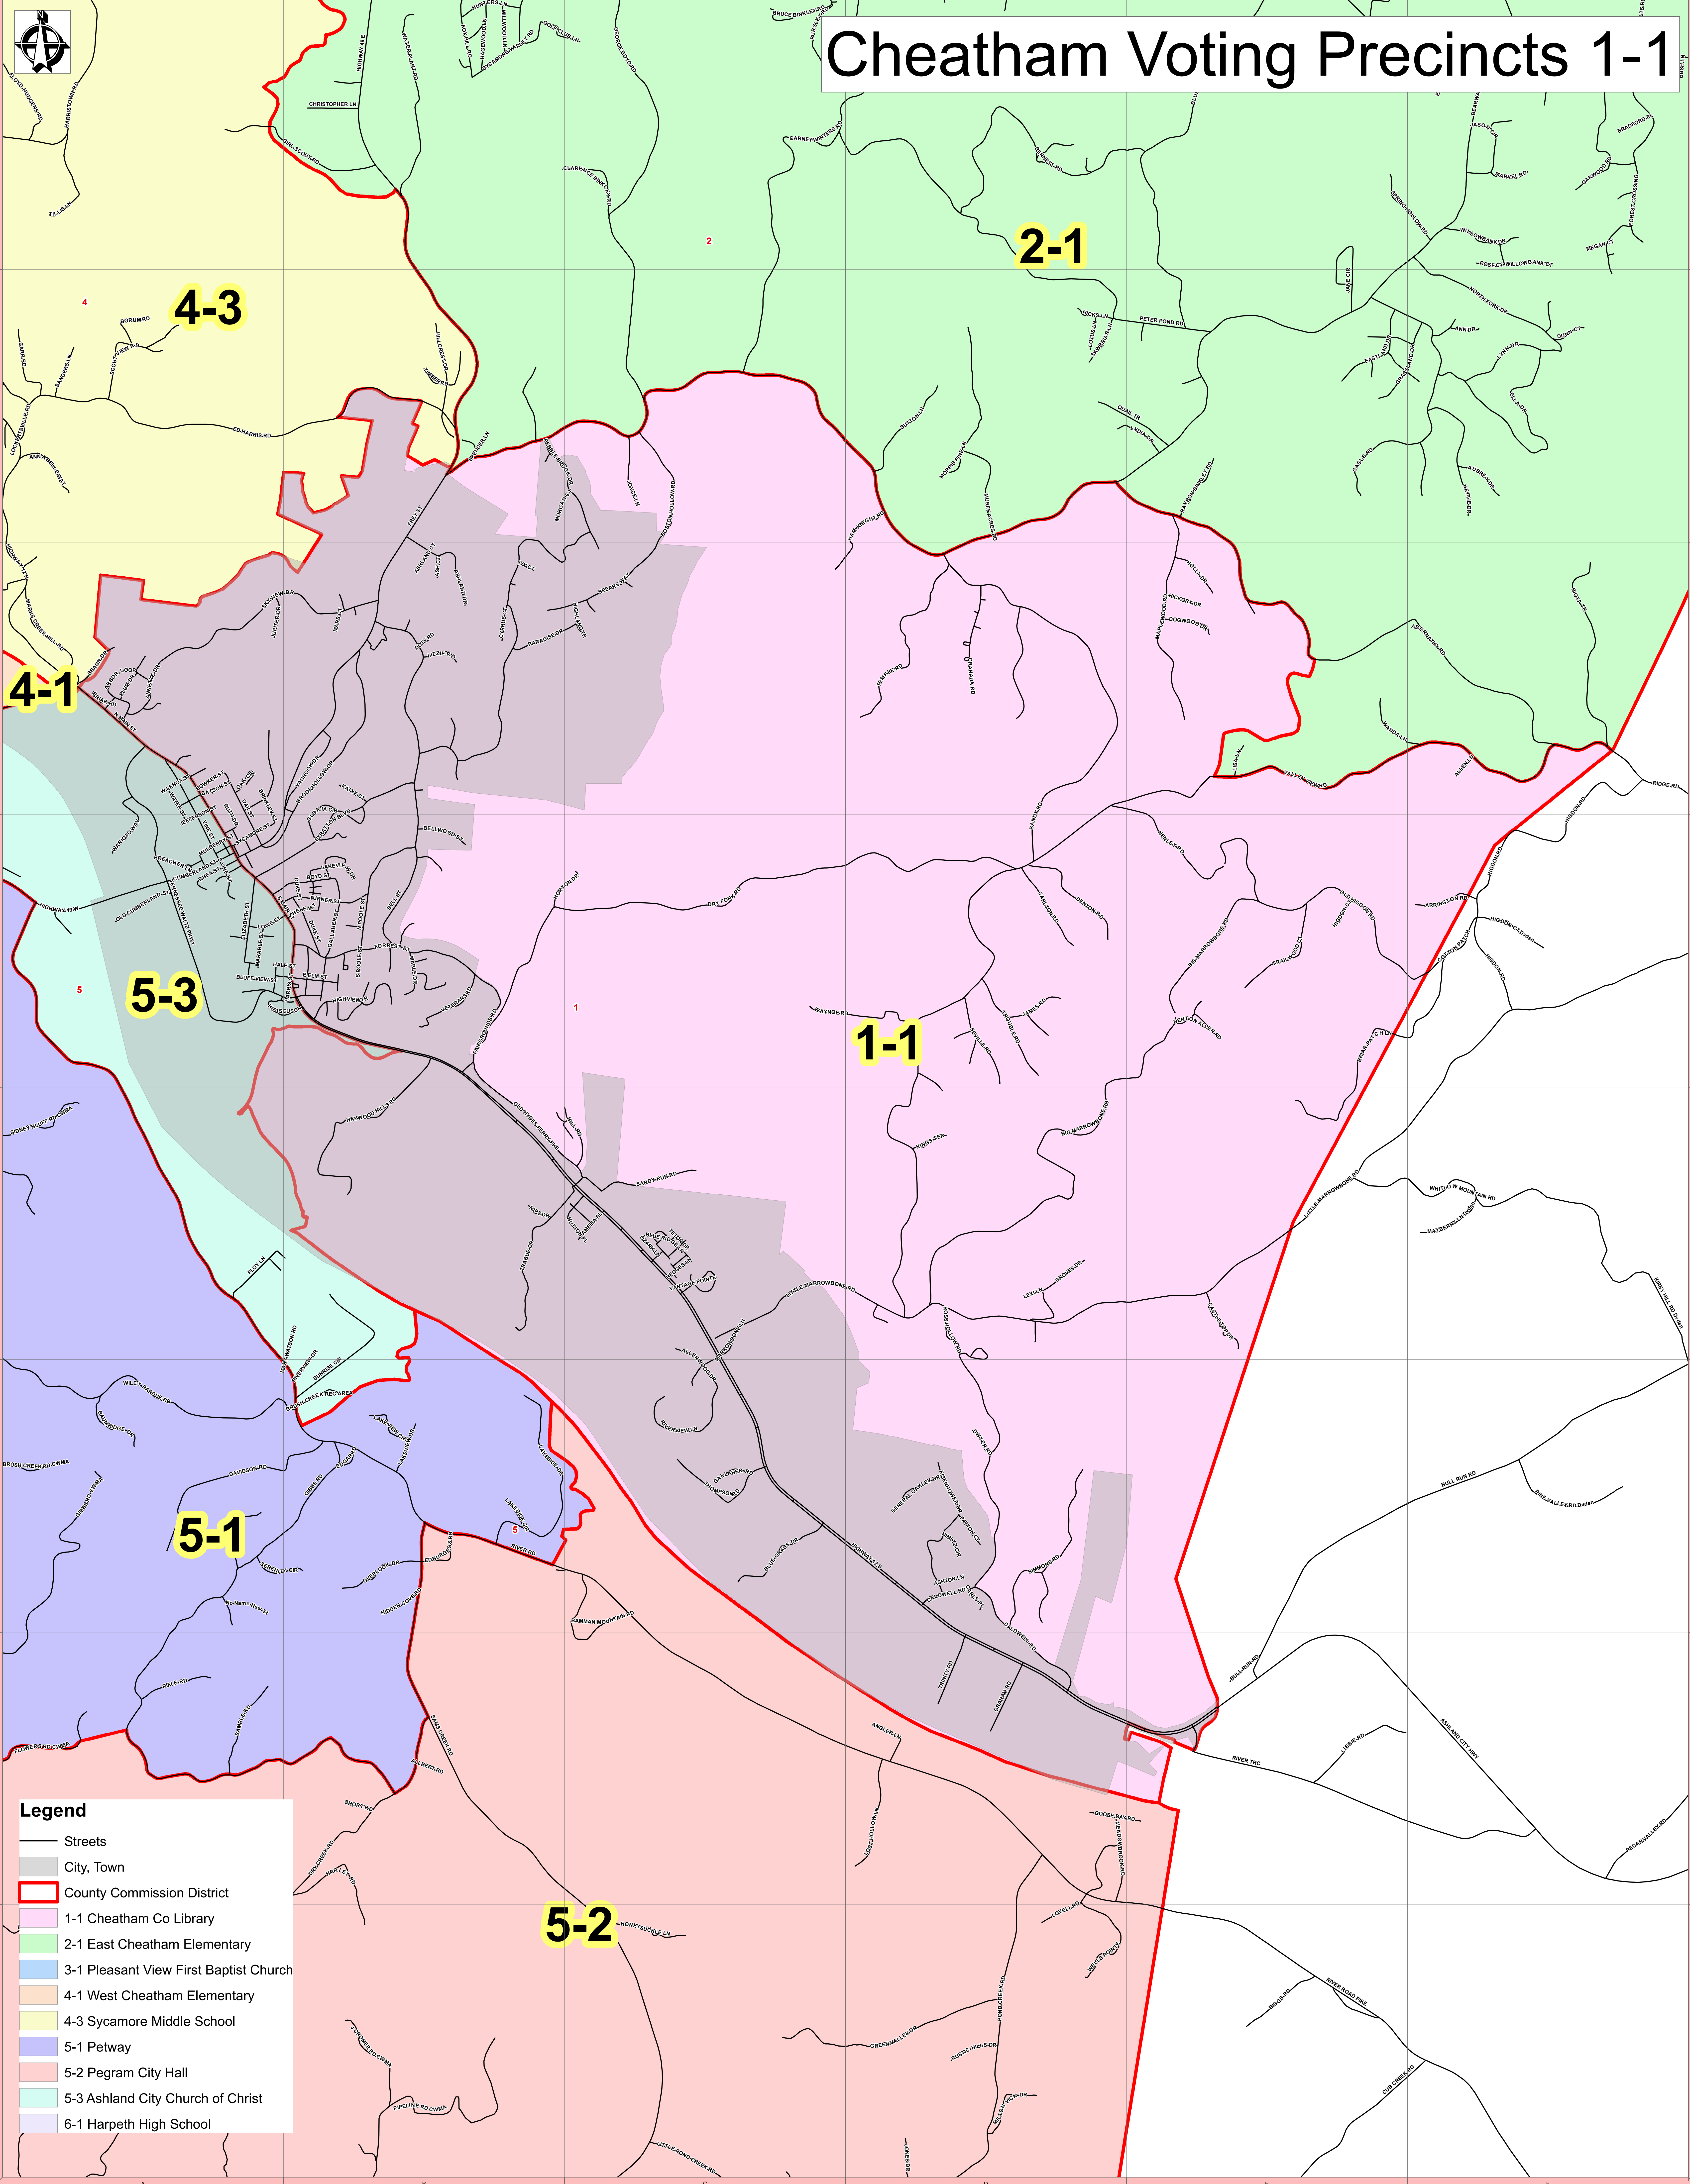

Cheatham Voting Precincts 1-1

Legend

- Streets
- City, Town
- County Commission District
- 1-1 Cheatham Co Library
- 2-1 East Cheatham Elementary
- 3-1 Pleasant View First Baptist Church
- 4-1 West Cheatham Elementary
- 4-3 Sycamore Middle School
- 5-1 Petway
- 5-2 Pegram City Hall
- 5-3 Ashland City Church of Christ
- 6-1 Harpeth High School