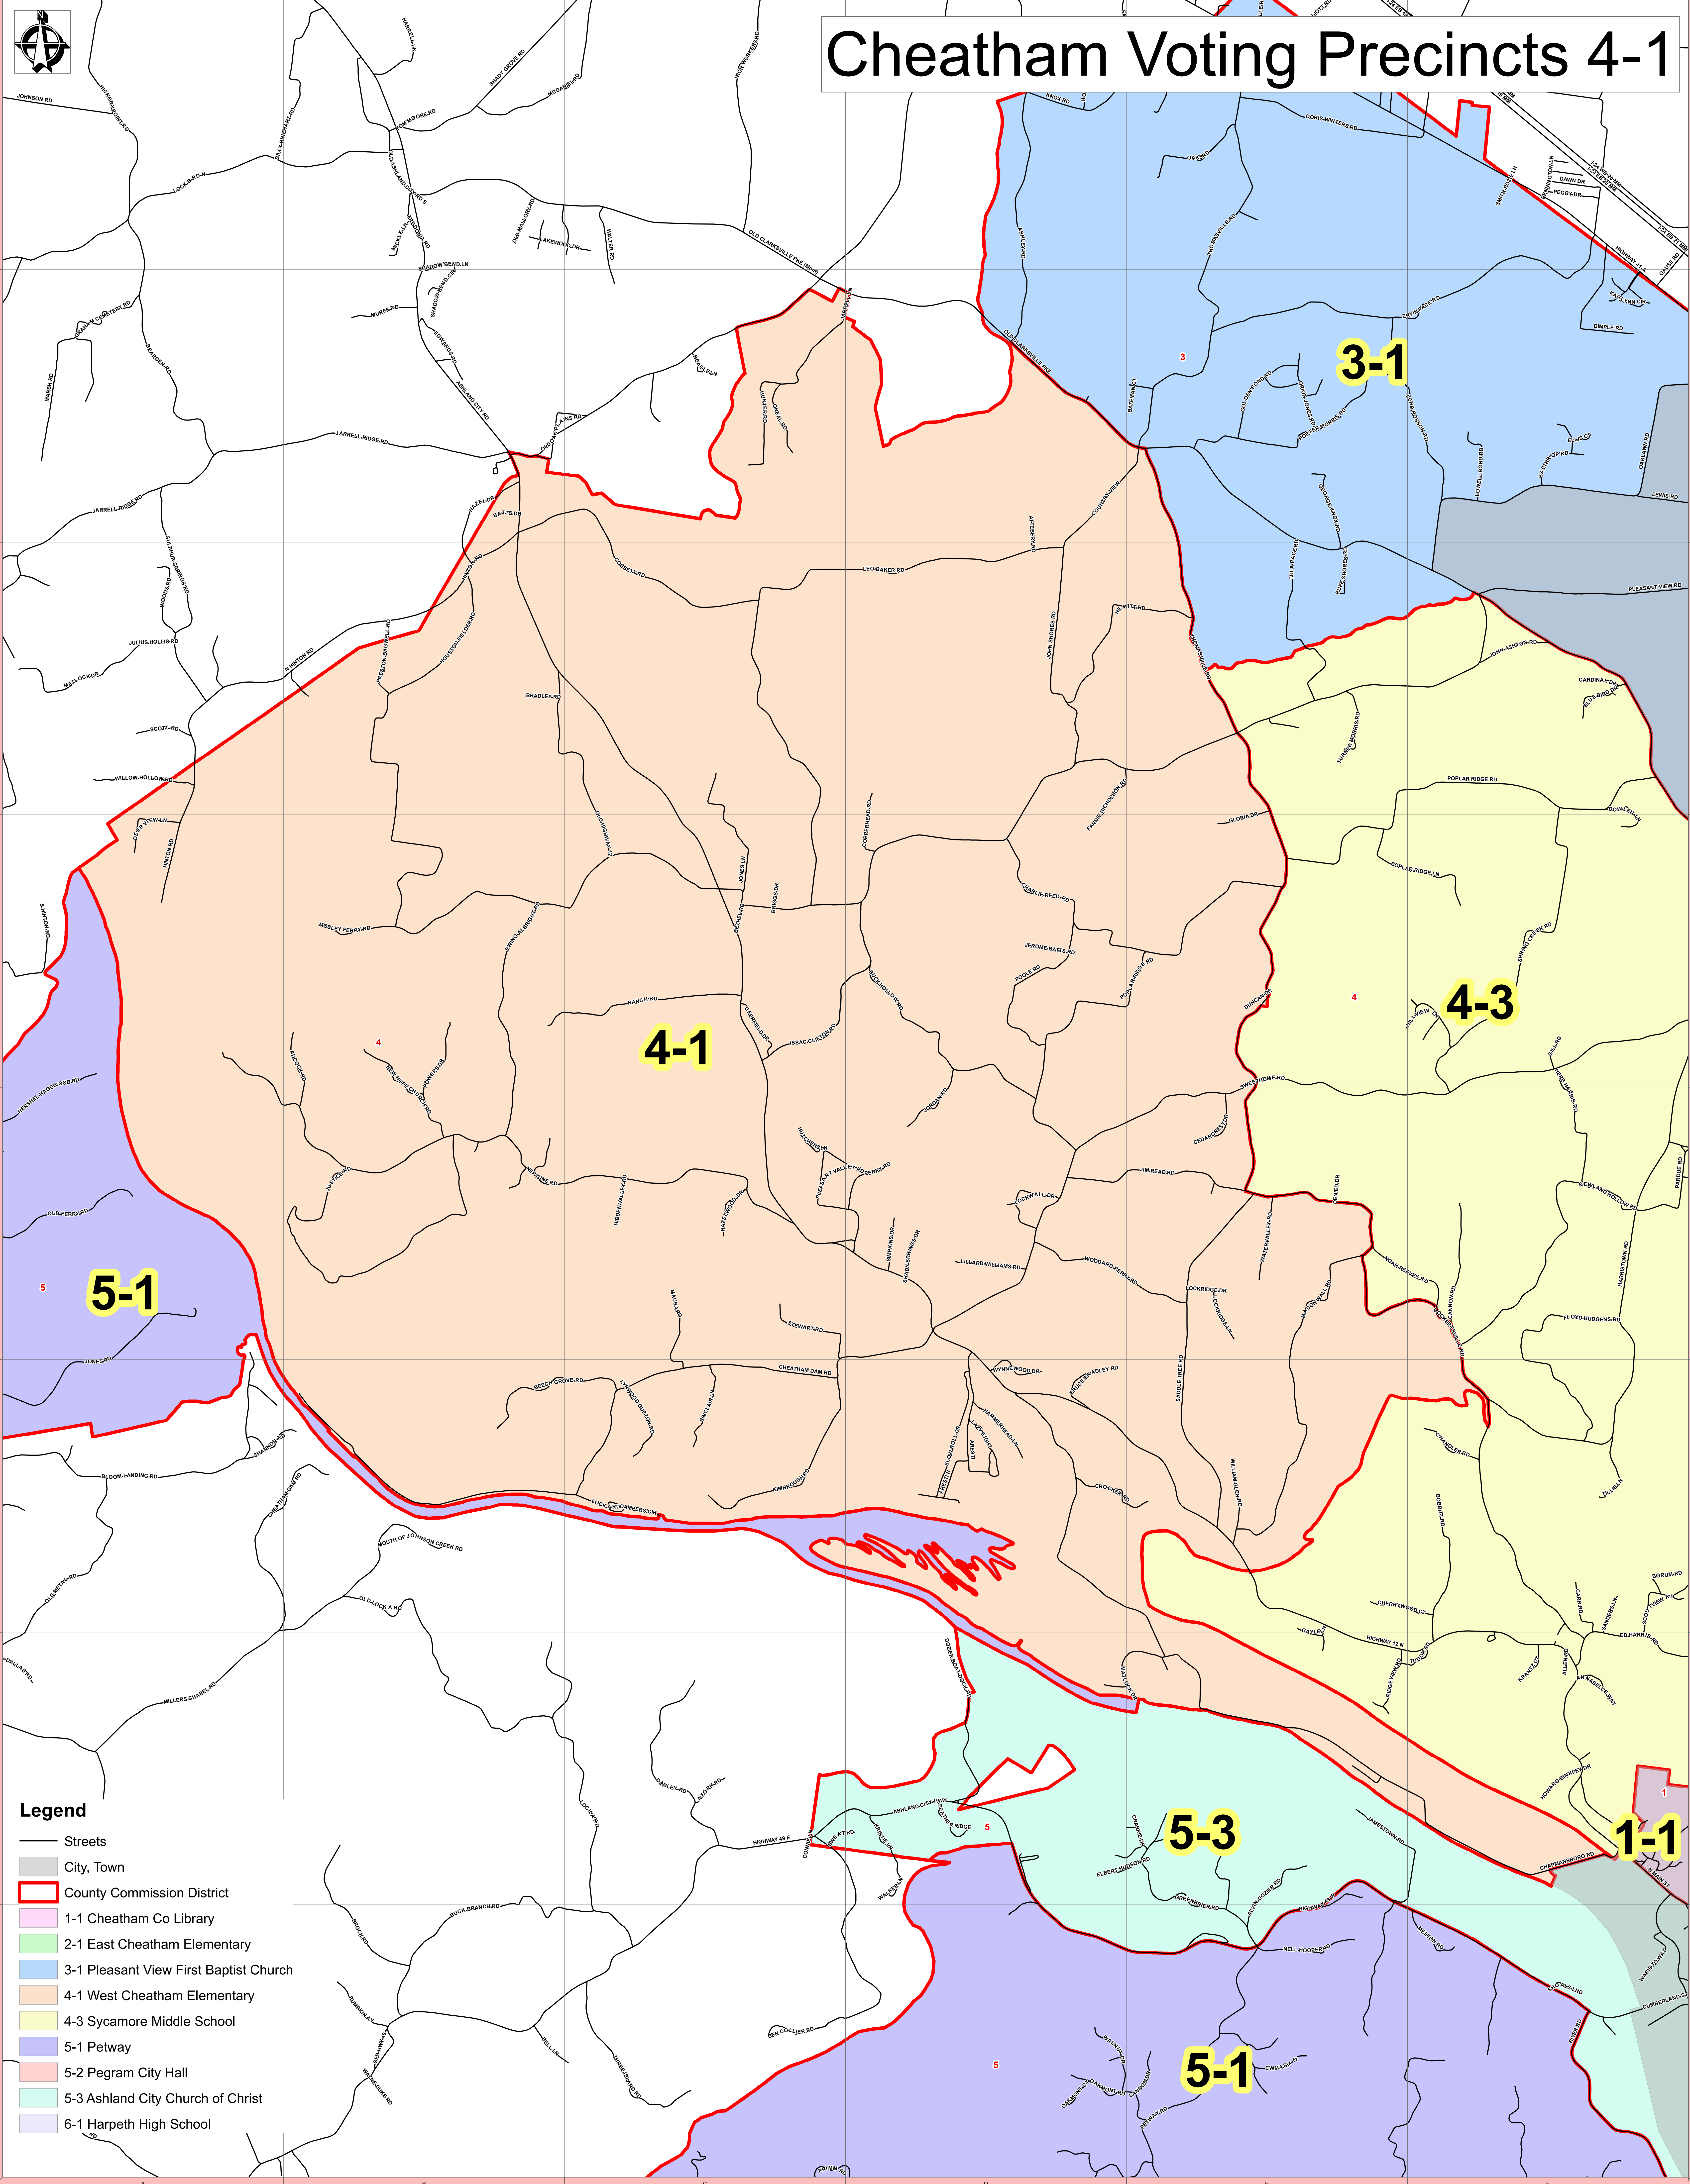

Cheatham Voting Precincts 4-1

1. **Legend**
2. Streets
   - City, Town
   - County Commission District
   - 1-1 Cheatham Co Library
   - 2-1 East Cheatham Elementary
   - 3-1 Pleasant View First Baptist Church
   - 4-1 West Cheatham Elementary
   - 4-3 Sycamore Middle School
   - 5-1 Petway
   - 5-2 Pegram City Hall
   - 5-3 Ashland City Church of Christ
   - 6-1 Harpeth High School

Date: 9/26/2023

0 0.325 0.65 1.3 Miles