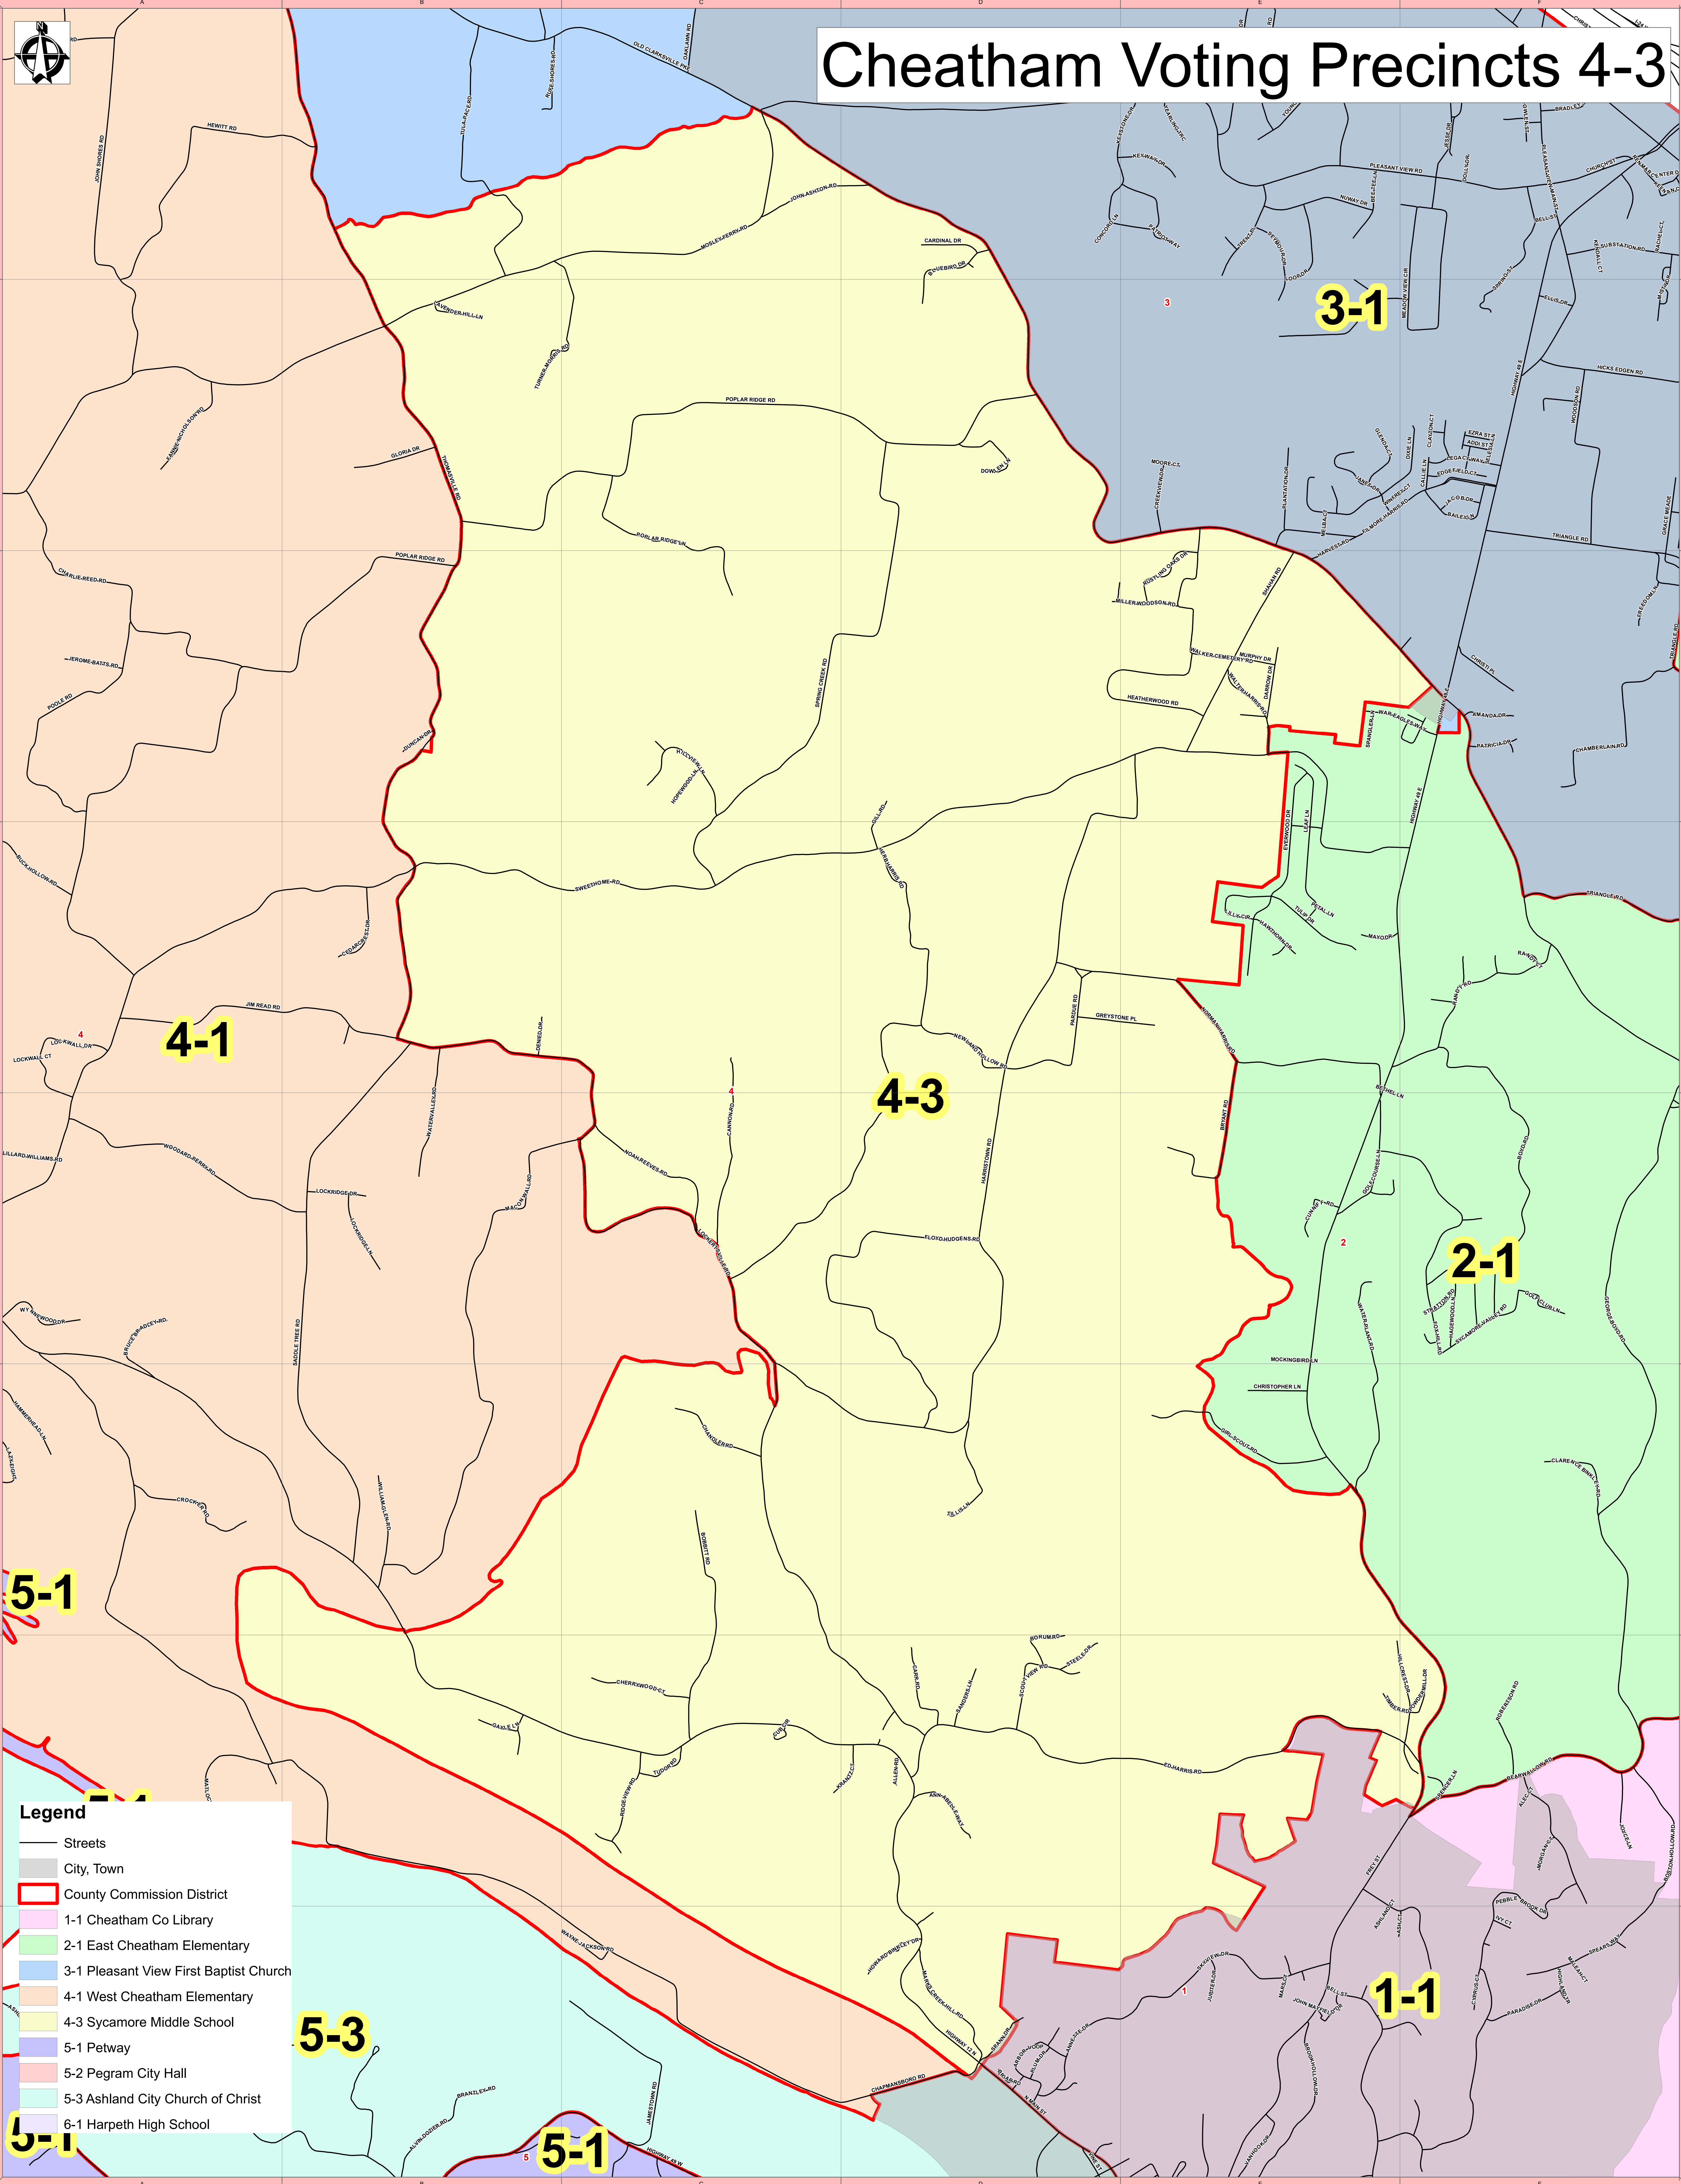

Cheatham Voting Precincts 4-3

- Legend**
- Streets
 - City, Town
 - County Commission District
 - 1-1 Cheatham Co Library
 - 2-1 East Cheatham Elementary
 - 3-1 Pleasant View First Baptist Church
 - 4-1 West Cheatham Elementary
 - 4-3 Sycamore Middle School
 - 5-1 Petway
 - 5-2 Pegram City Hall
 - 5-3 Ashland City Church of Christ
 - 6-1 Harpeth High School

Date: 9/26/2023

This map is a graphical representation for visual purposes only. The boundaries are by no means indicative of legal surveyed boundaries and should not be used as such.