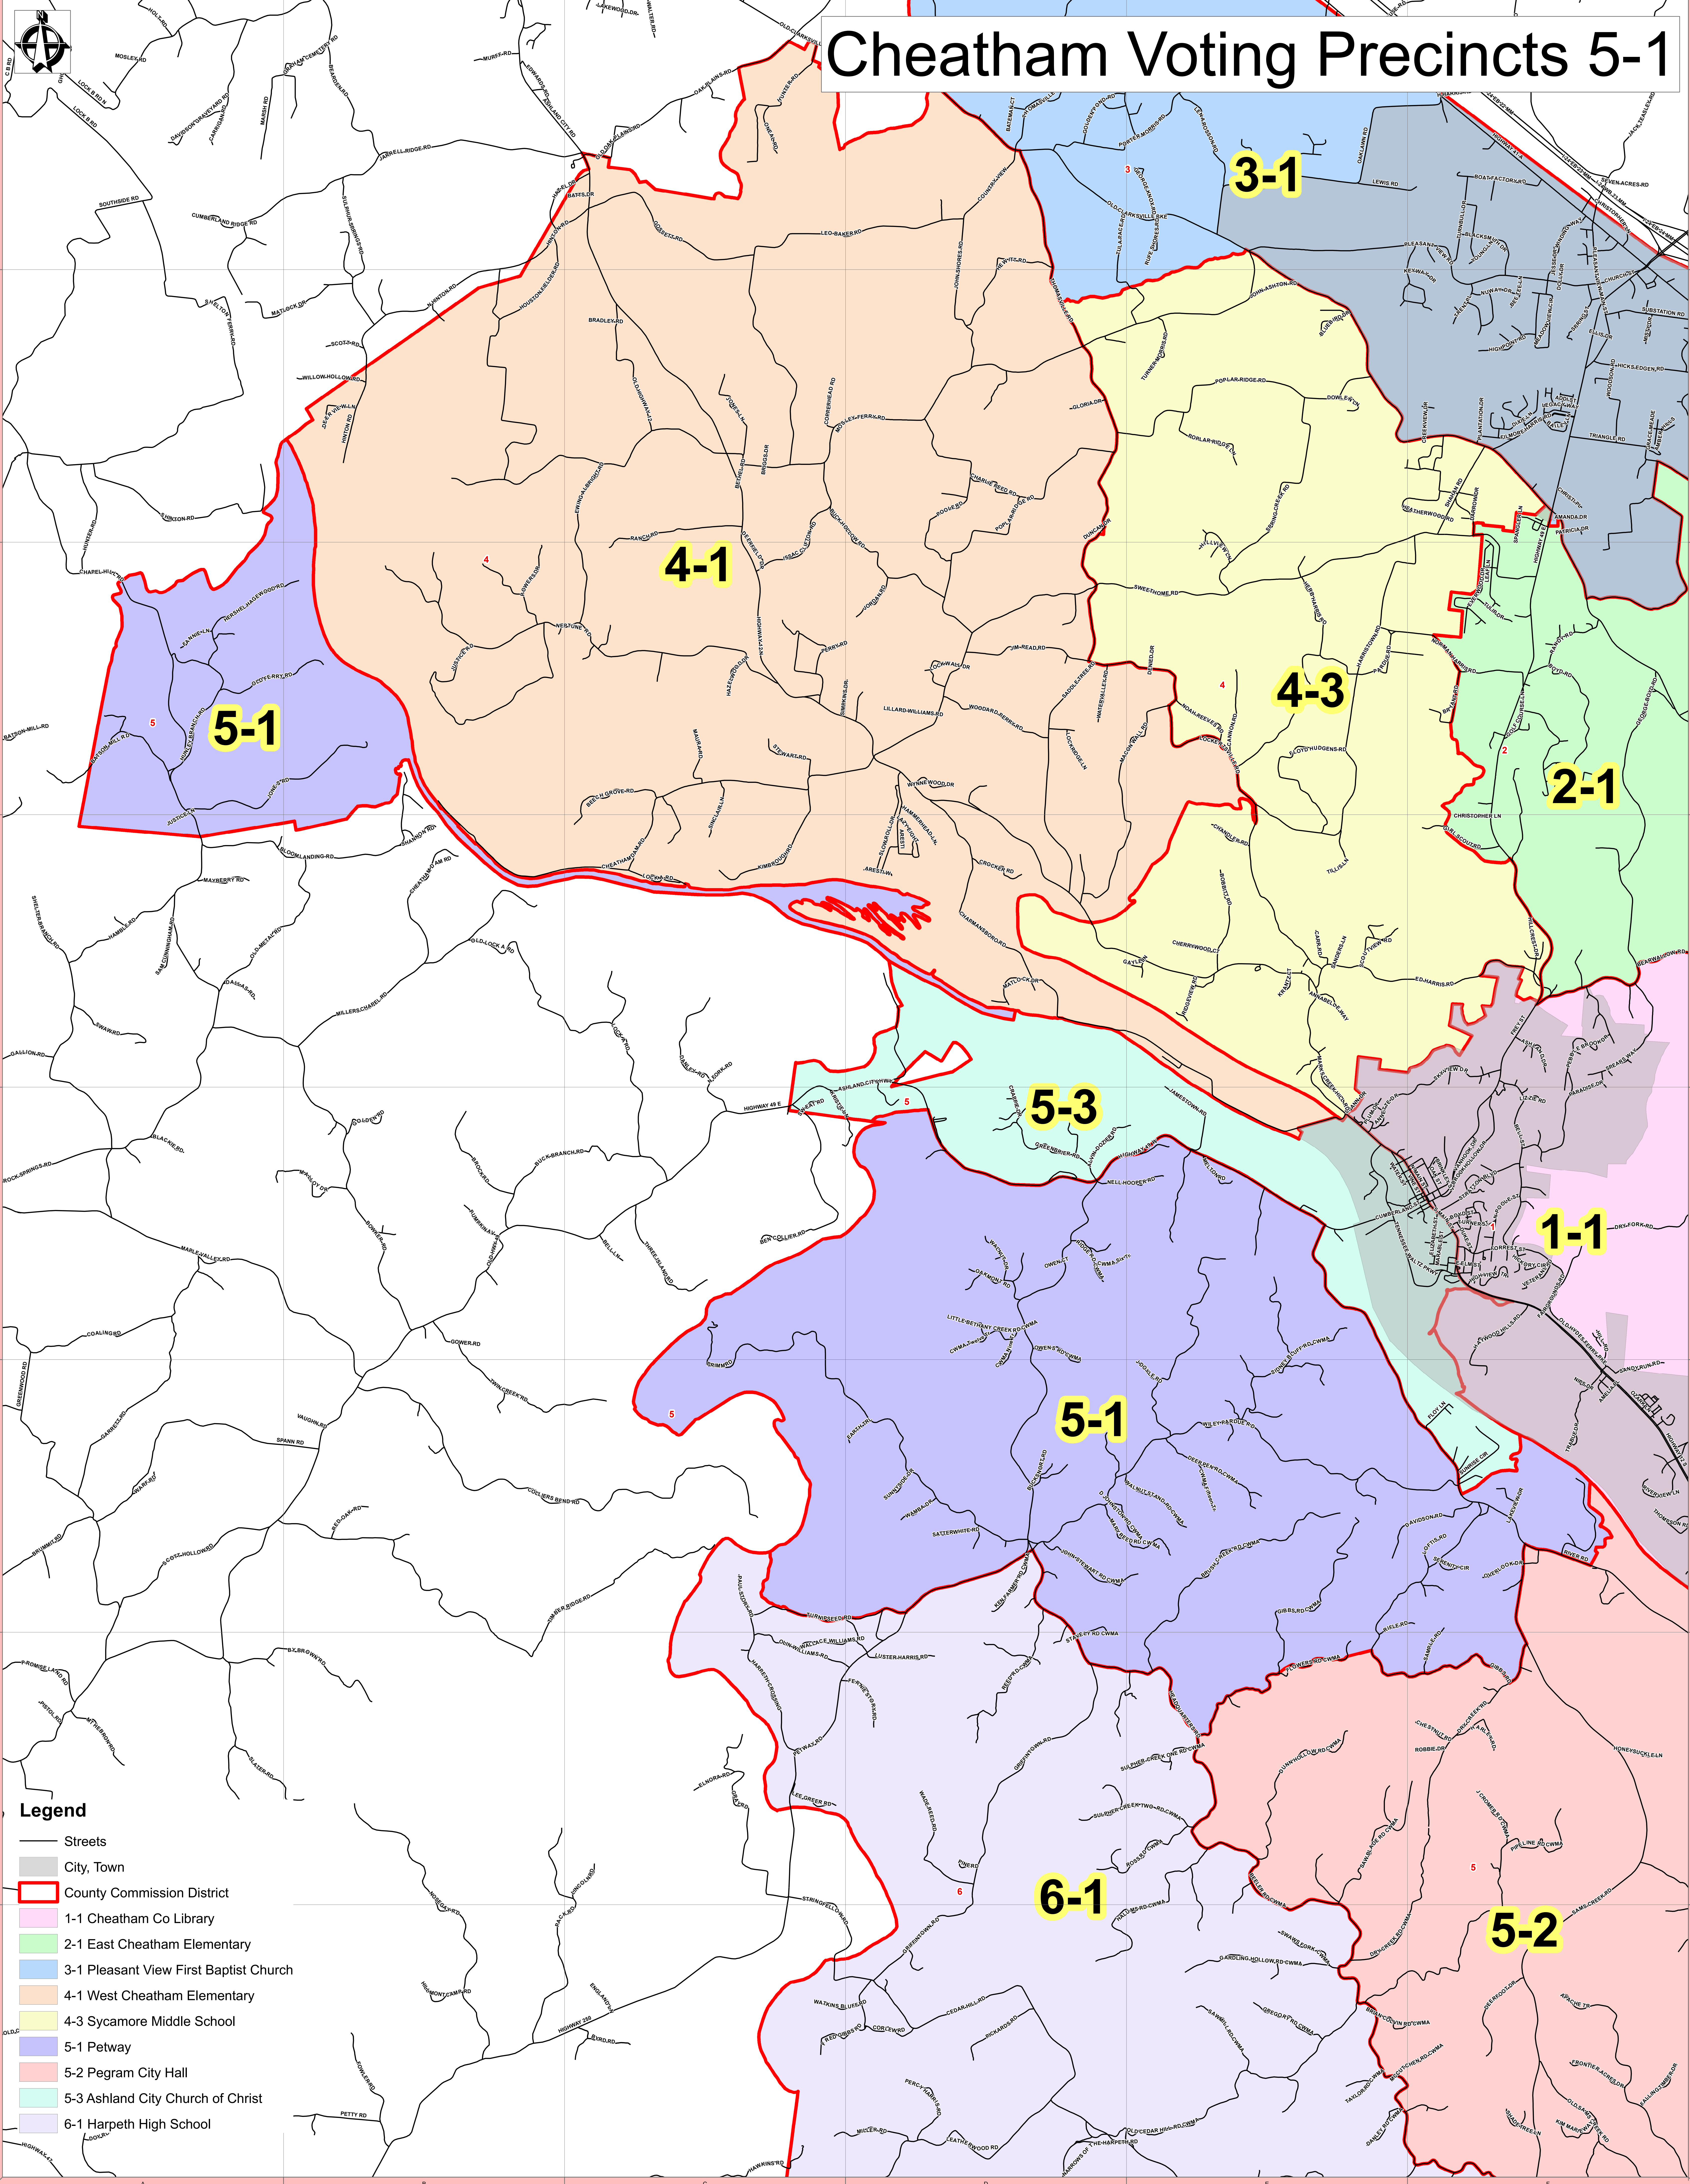

Cheatham Voting Precincts 5-1

- Legend**
- Streets
 - City, Town
 - ▭ County Commission District
 - ▭ 1-1 Cheatham Co Library
 - ▭ 2-1 East Cheatham Elementary
 - ▭ 3-1 Pleasant View First Baptist Church
 - ▭ 4-1 West Cheatham Elementary
 - ▭ 4-3 Sycamore Middle School
 - ▭ 5-1 Petway
 - ▭ 5-2 Pegram City Hall
 - ▭ 5-3 Ashland City Church of Christ
 - ▭ 6-1 Harpeth High School

Date: 9/26/2023

This map is a graphical representation for visual purposes only. The boundaries are by no means indicative of legal surveyed boundaries and should not be used as such.