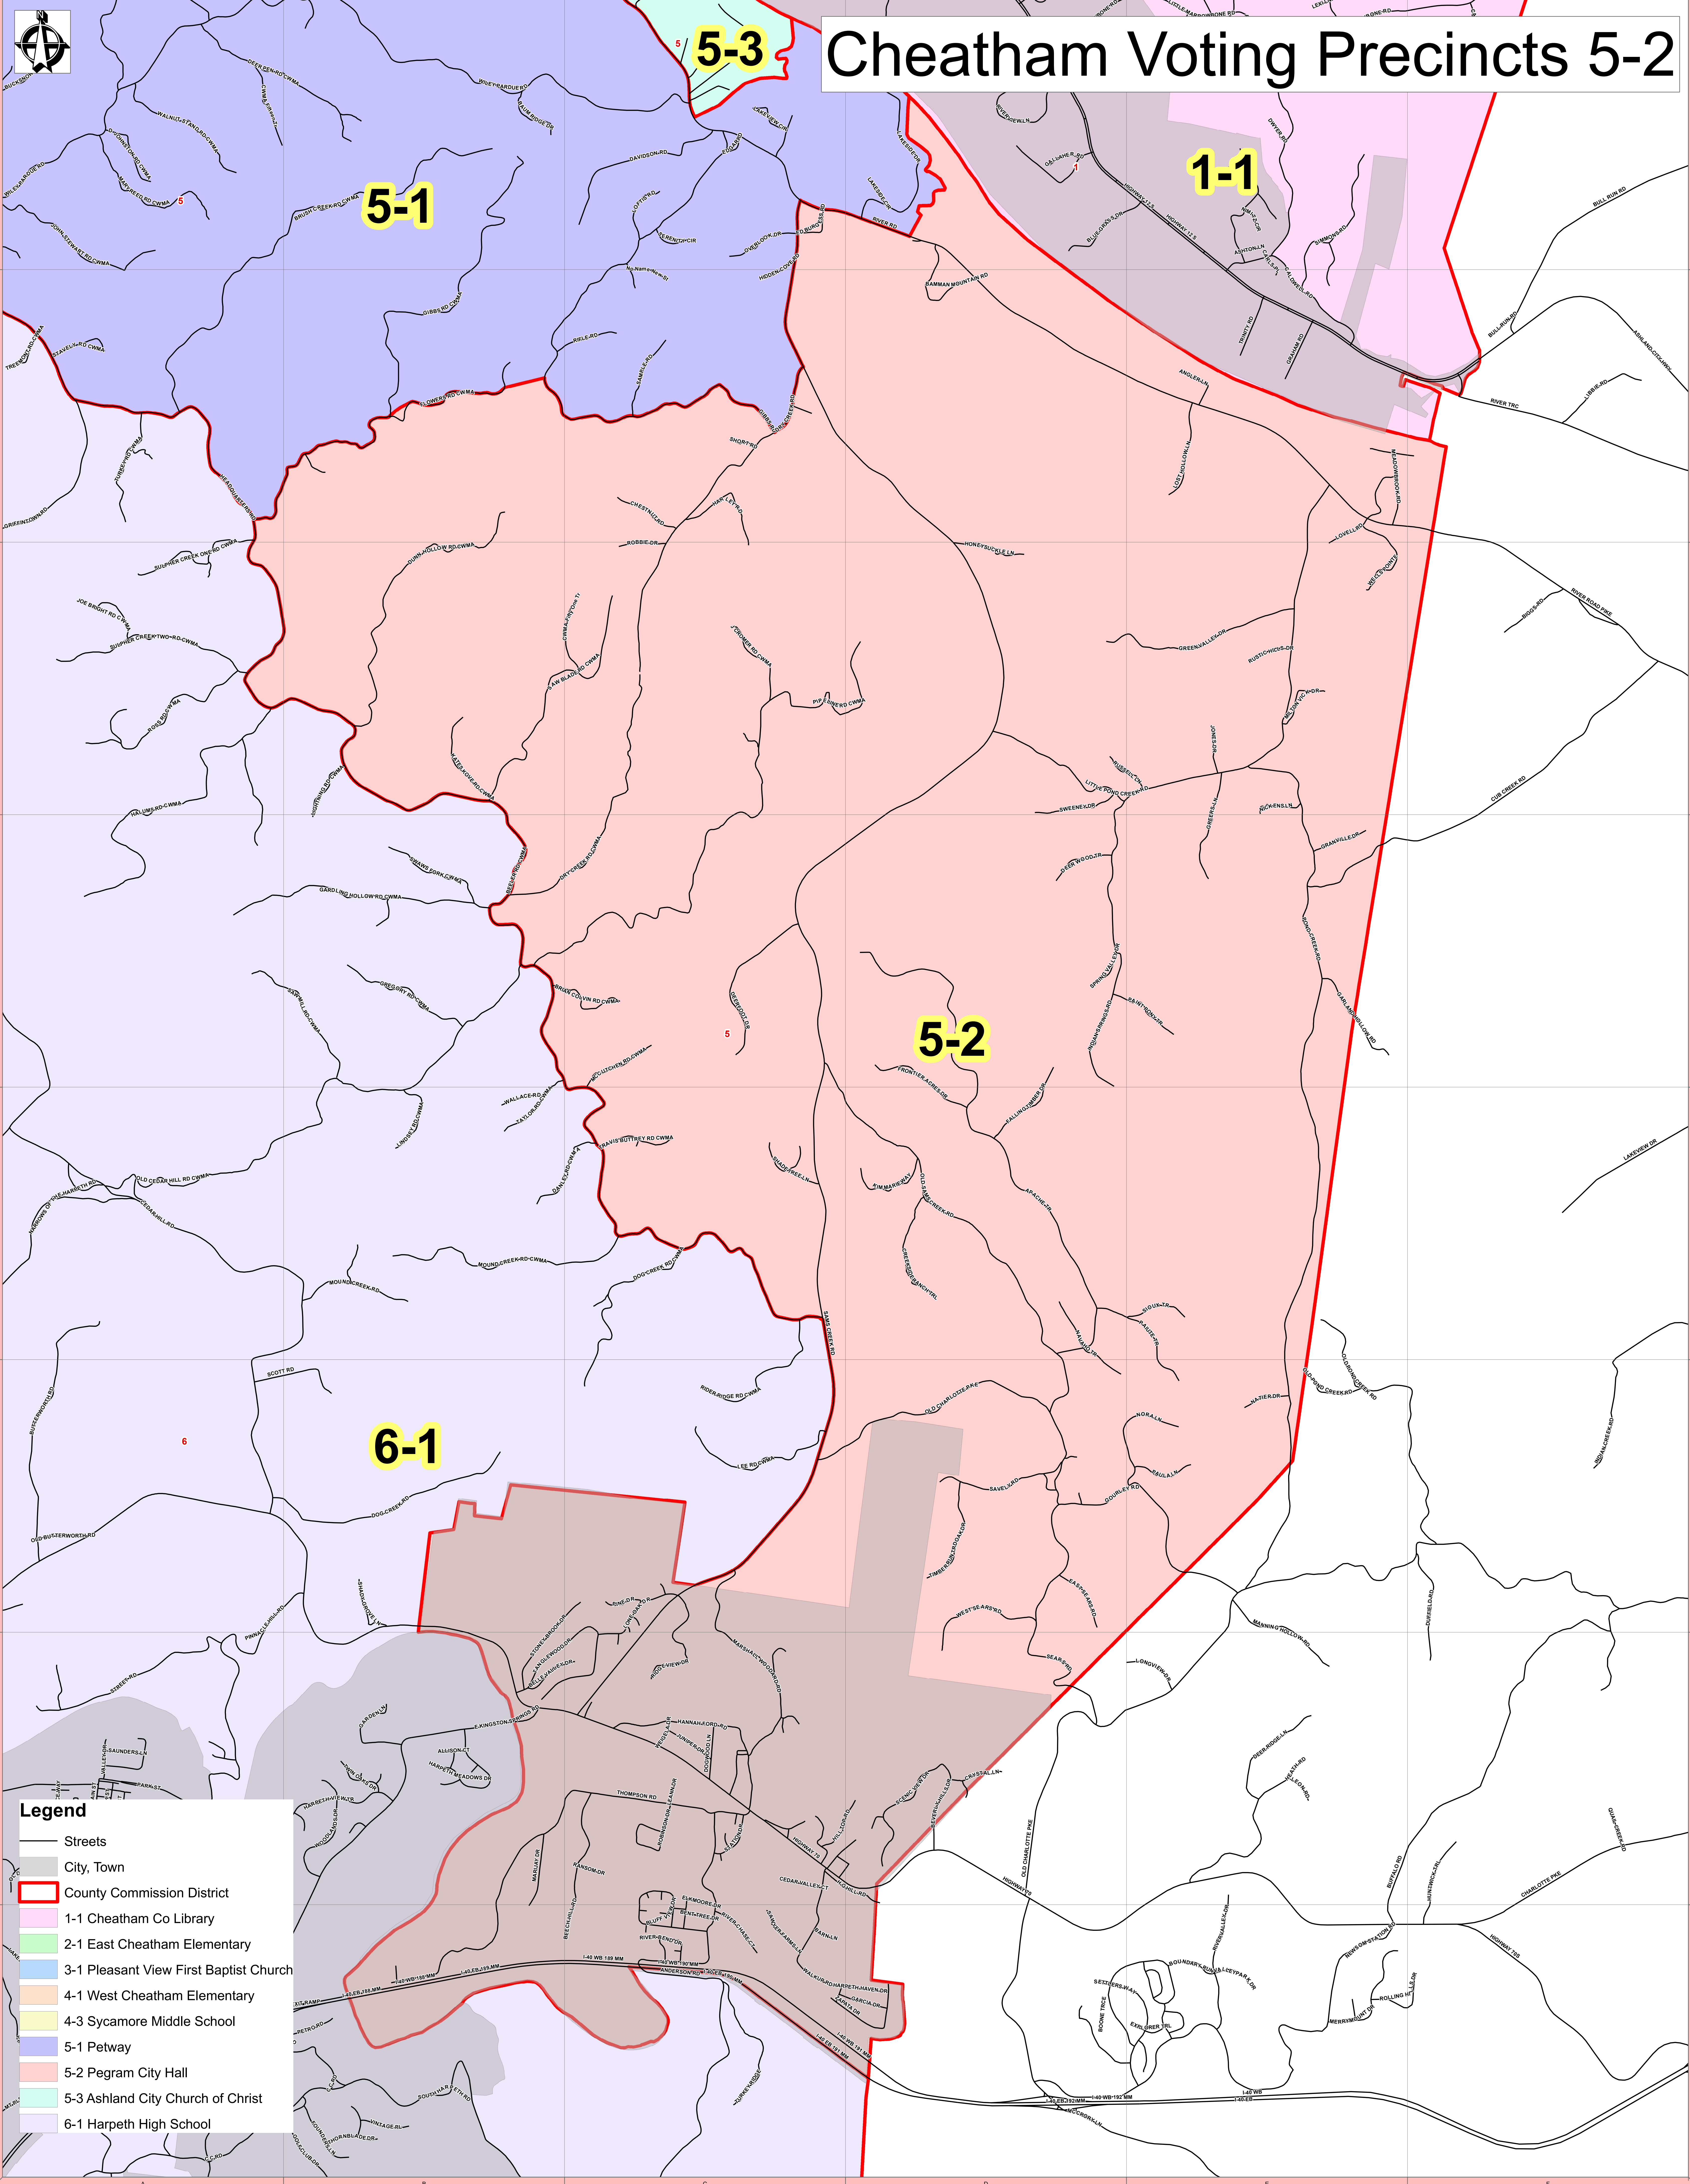

Cheatham Voting Precincts 5-2

1. **Legend**
2. Streets
   - City, Town
   - County Commission District
   - 1-1 Cheatham Co Library
   - 2-1 East Cheatham Elementary
   - 3-1 Pleasant View First Baptist Church
   - 4-1 West Cheatham Elementary
   - 4-3 Sycamore Middle School
   - 5-1 Petway
   - 5-2 Pegram City Hall
   - 5-3 Ashland City Church of Christ
   - 6-1 Harpeth High School

Date: 9/26/2023

0 0.275 0.55 1.1 Miles