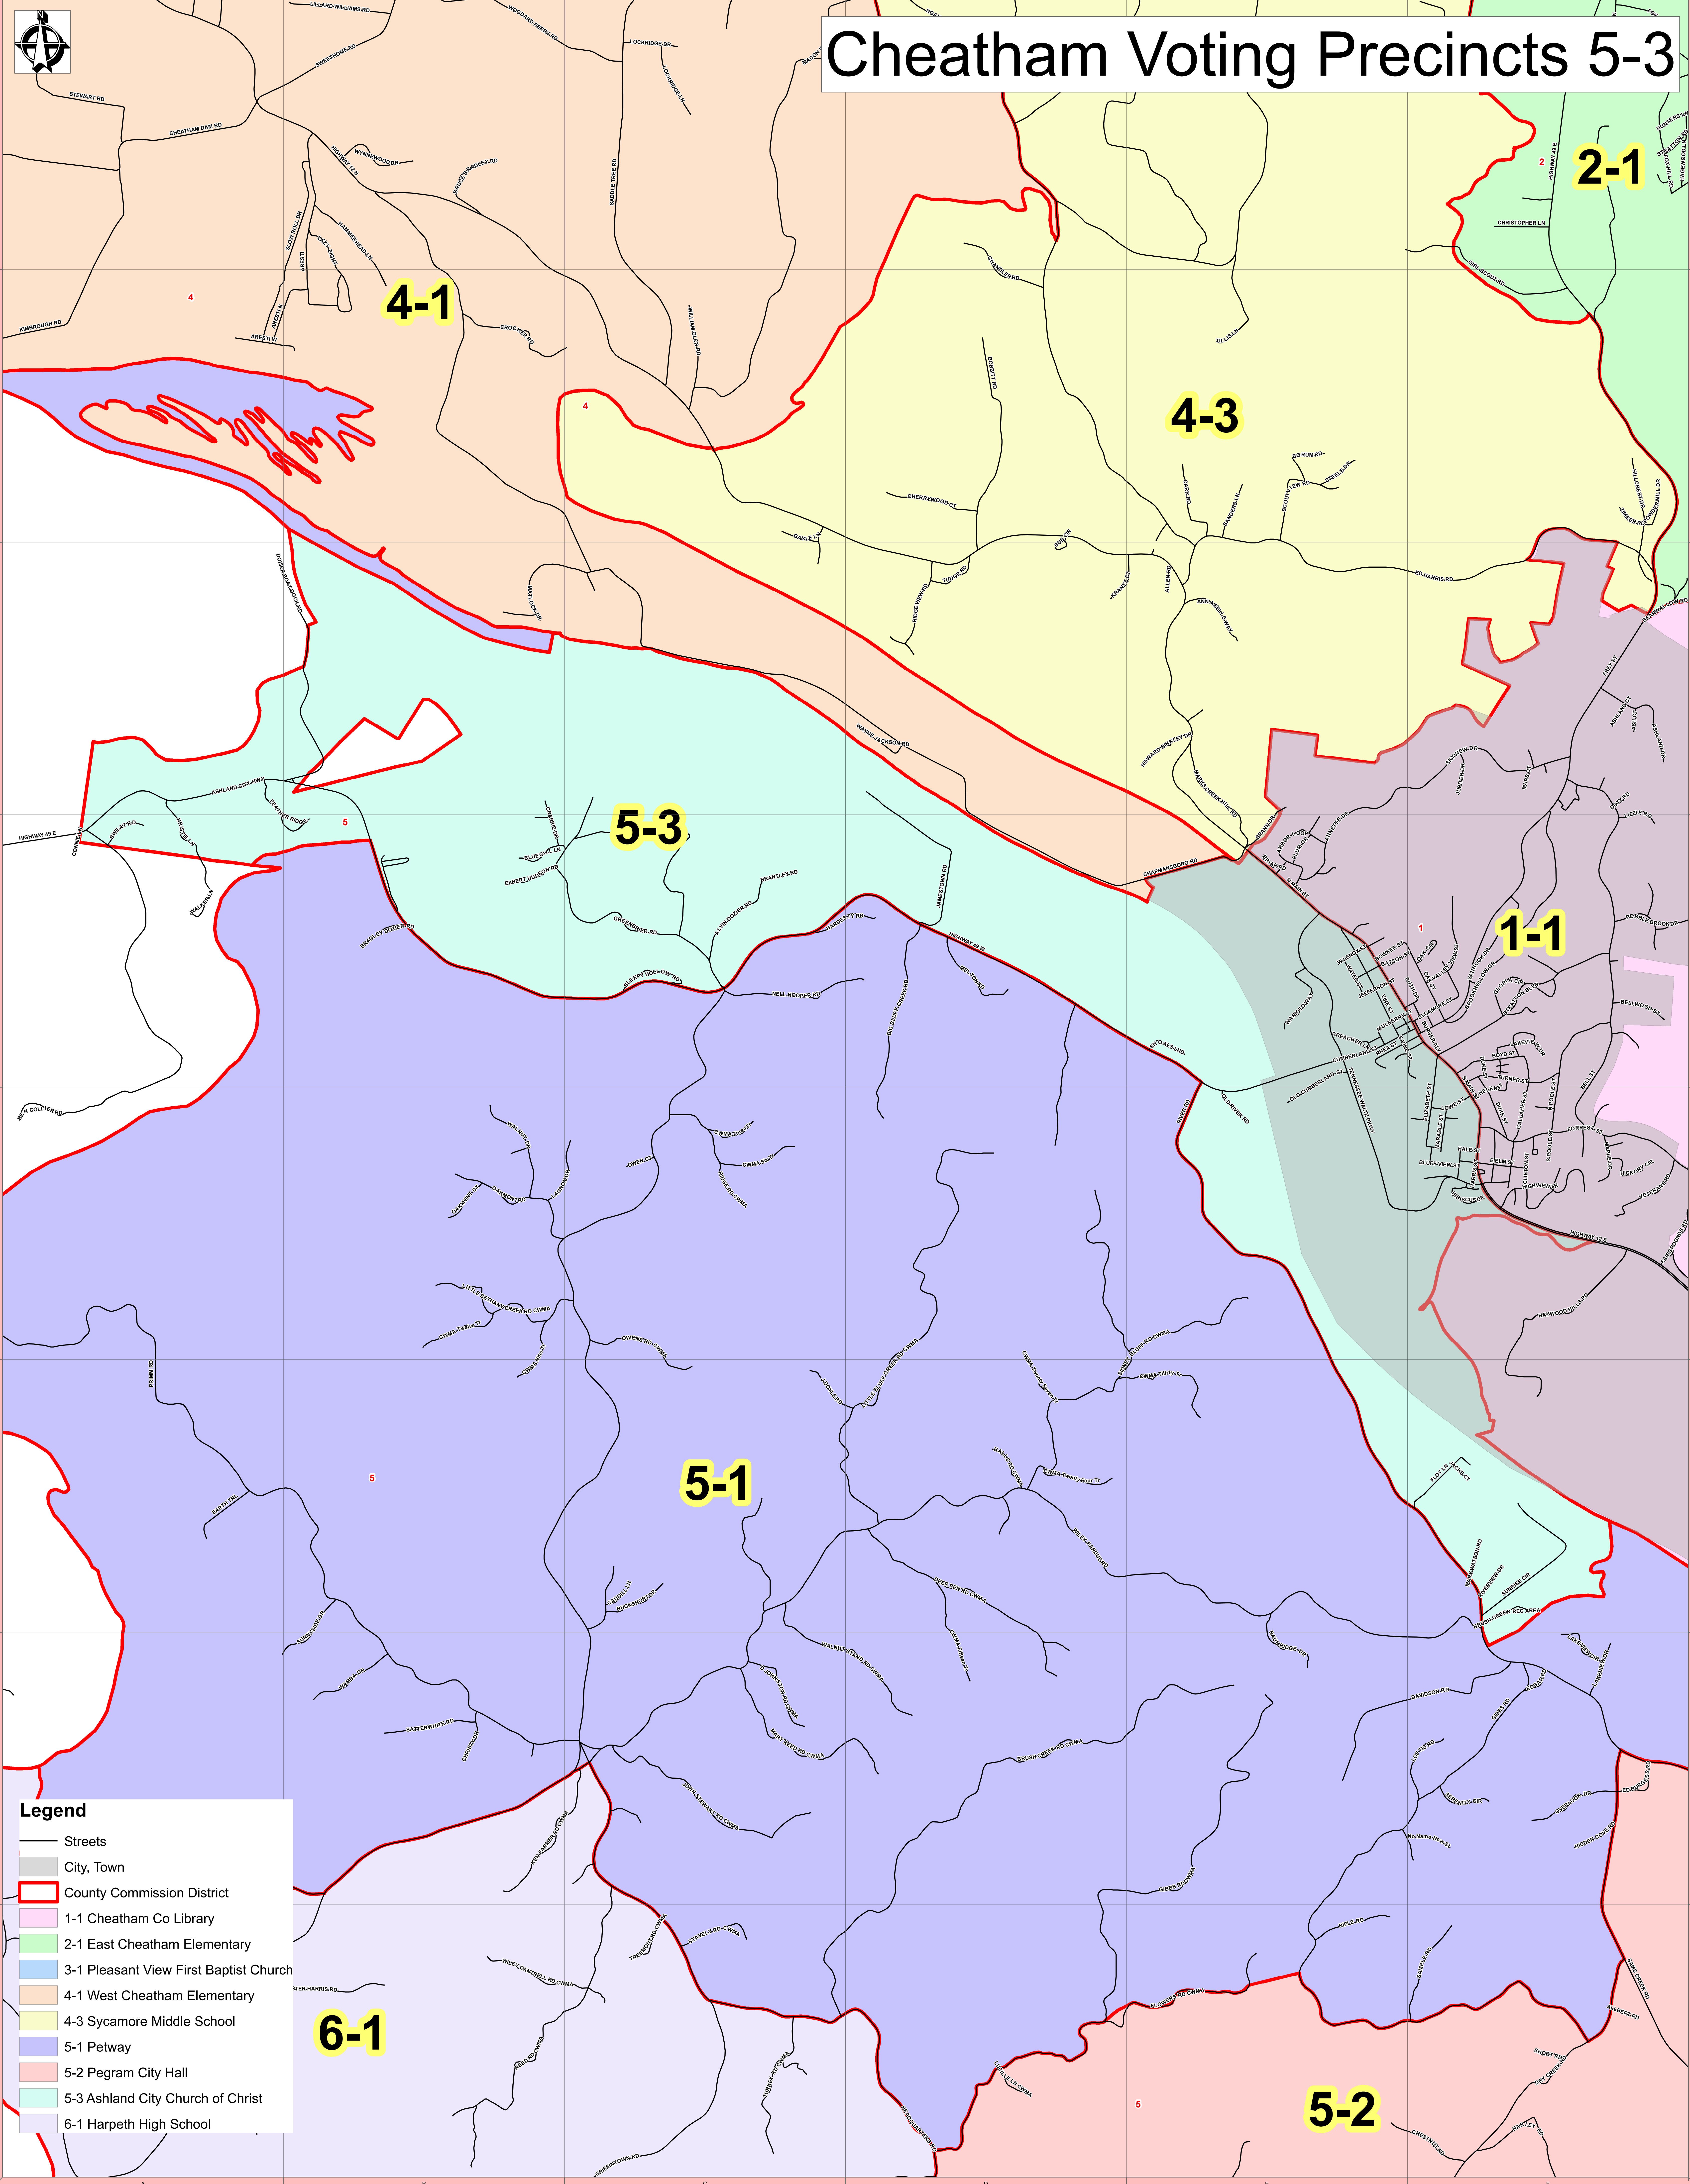

Cheatham Voting Precincts 5-3

1. **Legend**
2. Streets
   - City, Town
   - County Commission District
   - 1-1 Cheatham Co Library
   - 2-1 East Cheatham Elementary
   - 3-1 Pleasant View First Baptist Church
   - 4-1 West Cheatham Elementary
   - 4-3 Sycamore Middle School
   - 5-1 Petway
   - 5-2 Pegram City Hall
   - 5-3 Ashland City Church of Christ
   - 6-1 Harpeth High School

Date: 9/26/2023

0 0.225 0.45 0.9 Miles